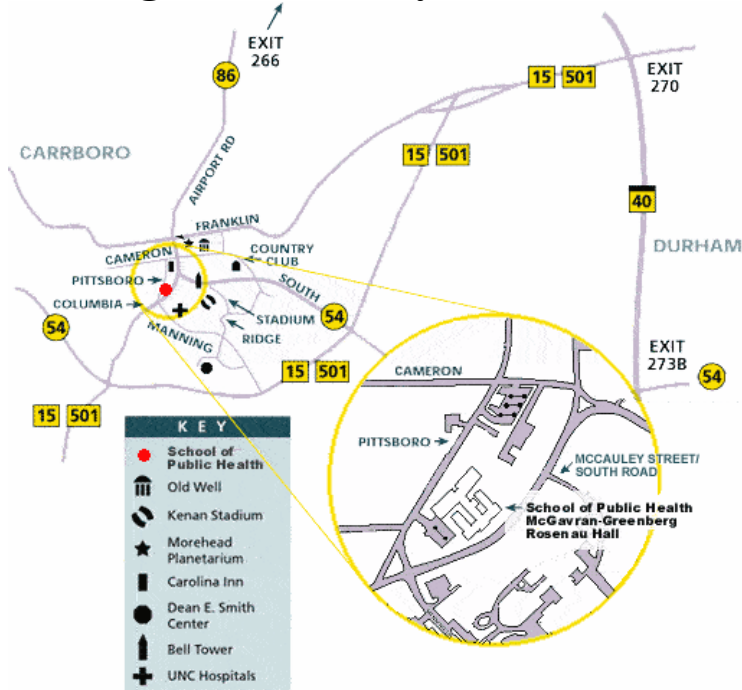

Driving to HBHE by Car

The HBHE Main Office is located on the 3rd floor of Rosenau Hall, Room 302.

Directions for travel from Raleigh-Durham Airport or Research Triangle Park to The University of North Carolina at Chapel Hill:

Take I-40 West from Raleigh-Durham Airport or Research Triangle Park to Chapel Hill. Follow signs to Chapel Hill. From I-40 take 54 West (Exit 273A) to Chapel Hill (54 West, AKA Raleigh Road). Continue on Raleigh Road onto the UNC-Chapel Hill campus. After passing the intersection of Raleigh Road and Country Club Road, Raleigh Road changes to South Road, Bell Tower Road and then into McCauley St. Continue on McCauley St. to intersection of McCauley St. and Pittsboro St. (Fourth stop light on South Road after Country Club Road intersection). Bear left on Pittsboro St. (one way street). Pittsboro will fork left at the intersection of Pittsboro St. and Columbia St. Go straight on Manning Drive towards the hospital. You will see the Dogwood Parking Deck on your left. Rates for visitors are $1.00 per hour or $6.00 per day.

Directions to the School of Public Health from I-85:

Take I-95 South to where I-85 South splits. Bear right after Richmond. 85 South to 15-501 South will split. Bear left through Durham. When it splits again, bear right towards Chapel Hill, following 15-501 South. You will be on 15-501 for approximately 15 minutes. You will cross over I-40, at which point you will be approximately 6 minutes and 9 lights away from Manning Drive. Manning Drive will be your tenth light; turn right onto Manning Drive and follow it through west campus. Across the hospital, you will see the Dogwood Parking Deck on your left. Rates for visitors are $1.00 per hour or $6.00 per day.

Directions to Parking Deck on Manning Drive:

If a Visitor's parking space is unavailable, parking is available across from the hospital. Take a onto Pittsboro St., stay to the left and cross over Manning Drive. The Dogwood Parking Deck is two blocks on your right. Rates are $1.00 per hour.

Alternate Directions to Parking Deck on Manning Drive:

After exiting I-40 onto 54West, following 54W to 54W/15-501 South. After getting onto 54W/15-501S follow to first stop light which is Manning Drive. Turn right on Manning Drive and follow to parking deck on left.